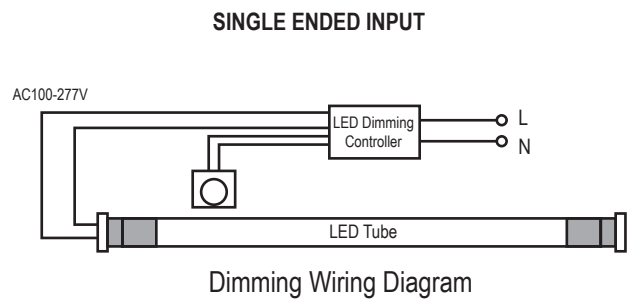

**ORDERING INFORMATION**

SKU NUMBER	DESCRIPTION	QUANTITY/BOX
662187465296	T8 TUBE TYPE A&B: 4FT / 20 W / 2700 LM / 3000 K / 100-277 V / WHITE	25

**BASIC WIRING DIAGRAM:**

**ADDITIONAL INFORMATION:**

- In direct wire application, shunted sockets use double ended wiring only and non-shunted sockets can use either single or double ended wiring. Please refer to the installation instructions for further details.
- IKIO Direct-Wire (UL Type A&B) Lamps are designed for use with LED-Ready fixtures (follow lamp wiring instructions). When using any alternate-brand fixture, please review the specific IKIO lamp installation guide wiring requirements first to make sure the fixture is compatible before lamp installation.