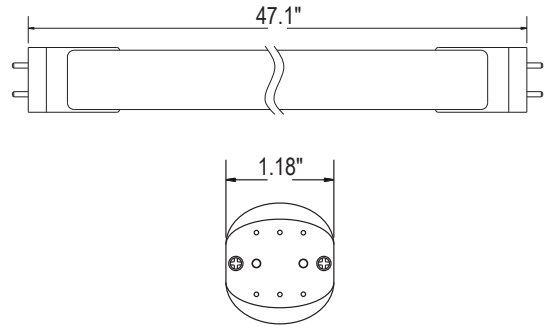

### PART NUMBER & QUALIFICATIONS

Ordering Part Number	IK-T804-0018-30A&B-SF (Frosted)
Qualified Part Number	IK-T804-0018-30A&B-SF
SKU Number	662187465296

Not all product variations listed on this page are DLC qualified. Visit <https://www.designlights.org/apl> to confirm qualification.

**DIMENSIONS AND WEIGHT**

Length (Inches)	47.1"
Diameter (Inches)	1.18"
Net Weight (lbs)	0.48

**PACKAGING**

Box Dimensions (Inches)	49.60" x 8.66" x 8.66"
Box Weight (lbs)	17.63
Quantity Per Box	25

**SUPPORTING DOCUMENTS**