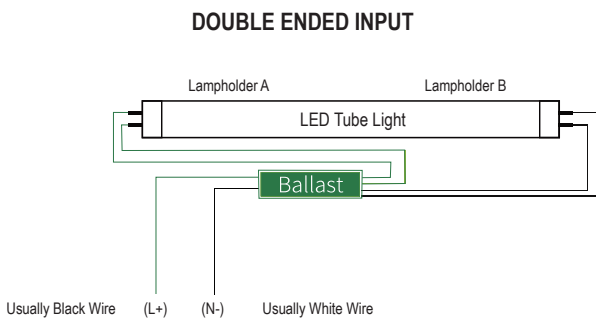

**ORDERING INFORMATION**

SKU NUMBER	DESCRIPTION	QUANTITY/BOX
662187465296	T8 TUBE TYPE A&B: 4FT / 20 W / 2700 LM / 3000 K / 100-277 V / WHITE	25

**BASIC WIRING DIAGRAM:**

**ADDITIONAL INFORMATION:**

- In direct wire application, shunted sockets use double ended wiring only and non-shunted sockets can use either single or double ended wiring. Please refer to the installation instructions for further details.
- IKIO Direct-Wire (UL Type A&B) Lamps are designed for use with LED-Ready fixtures (follow lamp wiring instructions). When using any alternate-brand fixture, please review the specific IKIO lamp installation guide wiring requirements first to make sure the fixture is compatible before lamp installation.