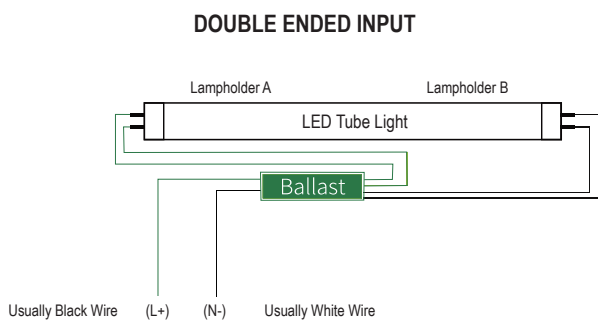

**ORDERING INFORMATION**

SKU NUMBER	DESCRIPTION	QUANTITY/BOX
662187465241	T8 TUBE TYPE A&B: 4FT / 20 W / 3000 LM / 3000 K / 100-277 V / WHITE	25

**BASIC WIRING DIAGRAM:**

**ADDITIONAL INFORMATION:**

- In direct wire application, shunted sockets use double ended wiring only and non-shunted sockets can use either single or double ended wiring. Please refer to the installation instructions for further details.
- IKIO Direct-Wire (UL Type A&B) Lamps are designed for use with LED-Ready fixtures (follow lamp wiring instructions). When using any alternate-brand fixture, please review the specific IKIO lamp installation guide wiring requirements first to make sure the fixture is compatible before lamp installation.