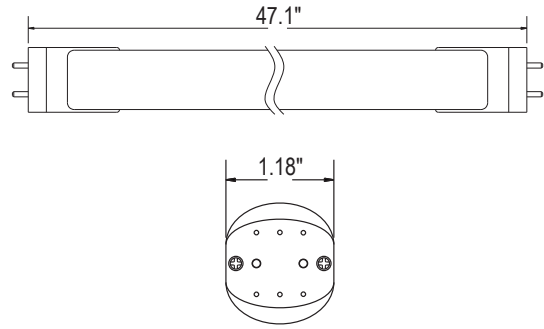

## PART NUMBER & QUALIFICATIONS

Ordering Part Number	IK-T804-0018-30A&B-SC (Clear)
Qualified Part Number	IK-T804-0018-30A&B-SC
SKU Number	662187465241

Not all product variations listed on this page are DLC qualified. Visit <https://www.designlights.org/apl> to confirm qualification.

**DIMENSIONS AND WEIGHT**

Length (Inches)	47.1"
Diameter (Inches)	1.18"
Net Weight (lbs)	0.48

**PACKAGING**

Box Dimensions (Inches)	49.60" x 8.66" x 8.66"
Box Weight (lbs)	17.63
Quantity Per Box	25

**SUPPORTING DOCUMENTS**