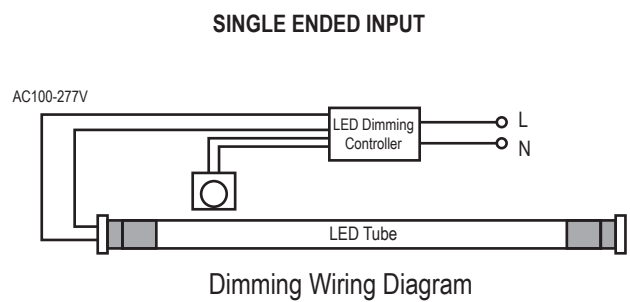

**ORDERING INFORMATION**

SKU NUMBER	DESCRIPTION	QUANTITY/BOX
662187465241	T8 TUBE TYPE A&B: 4FT / 20 W / 3000 LM / 3000 K / 100-277 V / WHITE	25

**BASIC WIRING DIAGRAM:**

**ADDITIONAL INFORMATION:**

- In direct wire application, shunted sockets use double ended wiring only and non-shunted sockets can use either single or double ended wiring. Please refer to the installation instructions for further details.
- IKIO Direct-Wire (UL Type A&B) Lamps are designed for use with LED-Ready fixtures (follow lamp wiring instructions). When using any alternate-brand fixture, please review the specific IKIO lamp installation guide wiring requirements first to make sure the fixture is compatible before lamp installation.