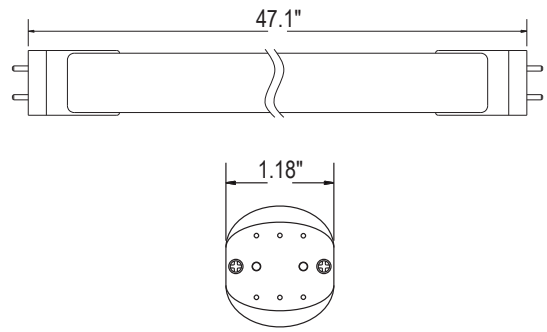

### PART NUMBER & QUALIFICATIONS

Ordering Part Number	IK-T804-0015-50A&B-SF (Frosted)
Qualified Part Number	IK-T804-0015-50A&B-SF
SKU Number	662187465197

Not all product variations listed on this page are DLC qualified. Visit <https://www.designlights.org/apl> to confirm qualification.

## DIMENSIONS AND WEIGHT

Length (Inches)	47.1"
Diameter (Inches)	1.18"
Net Weight (lbs)	0.48