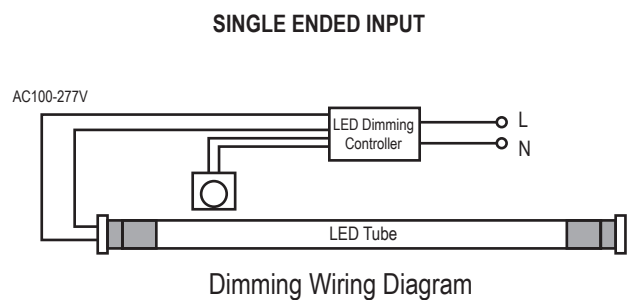

BASIC WIRING DIAGRAM:

ADDITIONAL INFORMATION:

- In direct wire application, shunted sockets use double ended wiring only and non-shunted sockets can use either single or double ended wiring. Please refer to the installation instructions for further details.
- IKIO Direct-Wire (UL Type A&B) Lamps are designed for use with LED-Ready fixtures (follow lamp wiring instructions). When using any alternate-brand fixture, please review the specific IKIO lamp installation guide wiring requirements first to make sure the fixture is compatible before lamp installation.