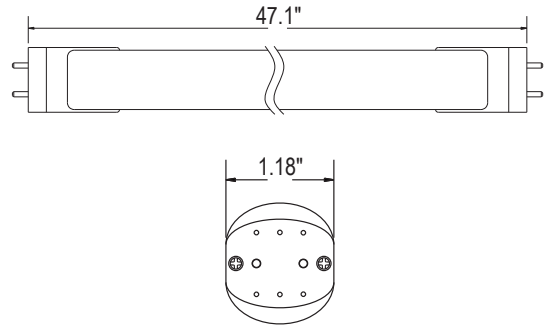

CONSTRUCTION

Housing	Aluminum
Cover Material / Lens	Polycarbonate
Diffuser	Clear
Base	G13
Finish	White

PART NUMBER & QUALIFICATIONS

Ordering Part Number	IK-T804-0015-50A&B-SC (Clear)
Qualified Part Number	IK-T804-0015-50A&B-SC
SKU Number	662187465234

Not all product variations listed on this page are DLC qualified. Visit <https://www.designlights.org/apl> to confirm qualification.

DIMENSIONS AND WEIGHT

Length (Inches)	47.1"
Diameter (Inches)	1.18"
Net Weight (lbs)	0.48

PACKAGING

Box Dimensions (Inches)	49.60" x 8.66" x 8.66"
Box Weight (lbs)	17.63
Quantity Per Box	25

SUPPORTING DOCUMENTS

DOCUMENTS	DOCUMENT LINK
Product Sheet	View / Download
IES Files	View / Download
LM79 Report	View / Download
LM80 Report	View / Download
Installation Instructions	View / Download

ORDERING INFORMATION

SKU NUMBER	DESCRIPTION	QUANTITY/BOX
662187465234	T8 TUBE TYPE A&B: 4FT / 17 W / 2550 LM / 5000 K / 100-277 V / WHITE	25

BASIC WIRING DIAGRAM:

ADDITIONAL INFORMATION:

- In direct wire application, shunted sockets use double ended wiring only and non-shunted sockets can use either single or double ended wiring. Please refer to the installation instructions for further details.
- IKIO Direct-Wire (UL Type A&B) Lamps are designed for use with LED-Ready fixtures (follow lamp wiring instructions). When using any alternate-brand fixture, please review the specific IKIO lamp installation guide wiring requirements first to make sure the fixture is compatible before lamp installation.