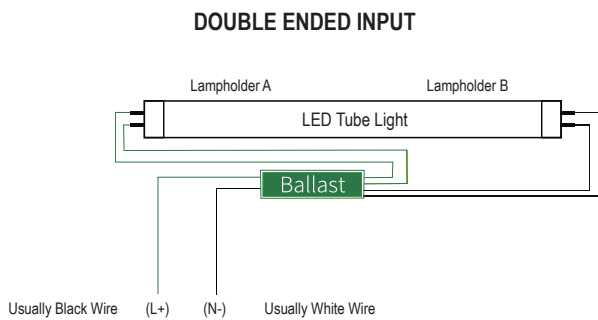

ORDERING INFORMATION

SKU NUMBER	DESCRIPTION	QUANTITY/BOX
662187465234	T8 TUBE TYPE A&B: 4FT / 17 W / 2550 LM / 5000 K / 100-277 V / WHITE	25

BASIC WIRING DIAGRAM:

ADDITIONAL INFORMATION:

- In direct wire application, shunted sockets use double ended wiring only and non-shunted sockets can use either single or double ended wiring. Please refer to the installation instructions for further details.
- IKIO Direct-Wire (UL Type A&B) Lamps are designed for use with LED-Ready fixtures (follow lamp wiring instructions). When using any alternate-brand fixture, please review the specific IKIO lamp installation guide wiring requirements first to make sure the fixture is compatible before lamp installation.