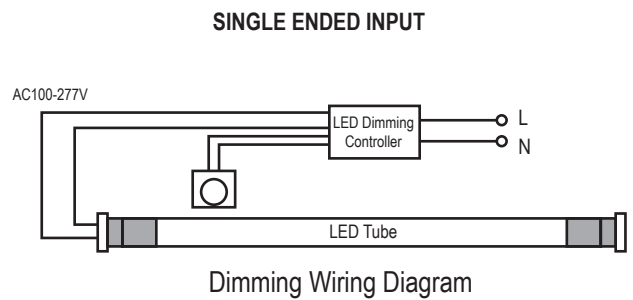

Not all product variations listed on this page are DLC qualified. Visit <https://www.designlights.org/apl> to confirm qualification.

DIMENSIONS AND WEIGHT

Length (Inches)	47.1"
Diameter (Inches)	1.18"
Net Weight (lbs)	0.48

ORDERING INFORMATION

SKU NUMBER	DESCRIPTION	QUANTITY/BOX
662187465234	T8 TUBE TYPE A&B: 4FT / 17 W / 2550 LM / 5000 K / 100-277 V / WHITE	25

BASIC WIRING DIAGRAM:

ADDITIONAL INFORMATION:

- In direct wire application, shunted sockets use double ended wiring only and non-shunted sockets can use either single or double ended wiring. Please refer to the installation instructions for further details.
- IKIO Direct-Wire (UL Type A&B) Lamps are designed for use with LED-Ready fixtures (follow lamp wiring instructions). When using any alternate-brand fixture, please review the specific IKIO lamp installation guide wiring requirements first to make sure the fixture is compatible before lamp installation.