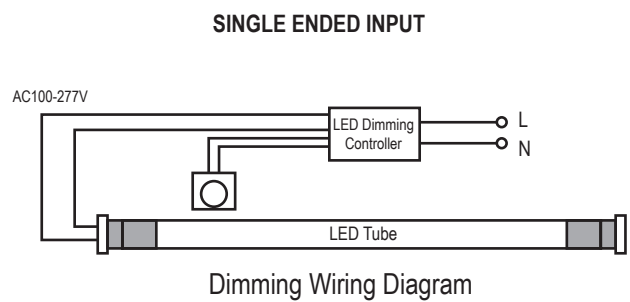

Not all product variations listed on this page are DLC qualified. Visit <https://www.designlights.org/apl> to confirm qualification.

DIMENSIONS AND WEIGHT

Length (Inches)	47.1"
Diameter (Inches)	1.18"
Net Weight (lbs)	0.48

ORDERING INFORMATION

SKU NUMBER	DESCRIPTION	QUANTITY/BOX
662187481098	T8 TUBE TYPE A&B: 4FT / 17 W / 2550 LM / 4500 K / 100-277 V / WHITE	25

BASIC WIRING DIAGRAM:

ADDITIONAL INFORMATION:

- In direct wire application, shunted sockets use double ended wiring only and non-shunted sockets can use either single or double ended wiring. Please refer to the installation instructions for further details.
- IKIO Direct-Wire (UL Type A&B) Lamps are designed for use with LED-Ready fixtures (follow lamp wiring instructions). When using any alternate-brand fixture, please review the specific IKIO lamp installation guide wiring requirements first to make sure the fixture is compatible before lamp installation.