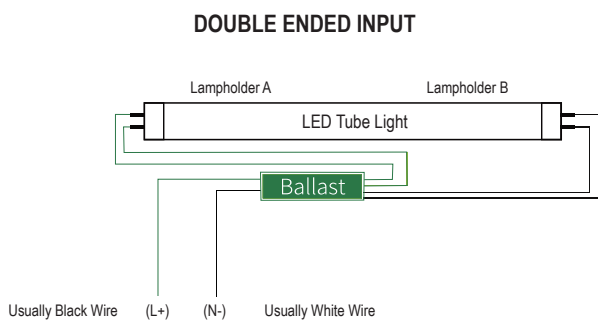

ORDERING INFORMATION

SKU NUMBER	DESCRIPTION	QUANTITY/BOX
662187481098	T8 TUBE TYPE A&B: 4FT / 17 W / 2550 LM / 4500 K / 100-277 V / WHITE	25

BASIC WIRING DIAGRAM:

ADDITIONAL INFORMATION:

- In direct wire application, shunted sockets use double ended wiring only and non-shunted sockets can use either single or double ended wiring. Please refer to the installation instructions for further details.
- IKIO Direct-Wire (UL Type A&B) Lamps are designed for use with LED-Ready fixtures (follow lamp wiring instructions). When using any alternate-brand fixture, please review the specific IKIO lamp installation guide wiring requirements first to make sure the fixture is compatible before lamp installation.