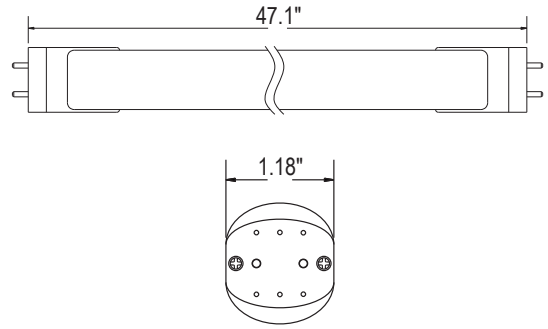

CONSTRUCTION

Housing	Aluminum
Cover Material / Lens	Polycarbonate
Diffuser	Clear
Base	G13
Finish	White

PART NUMBER & QUALIFICATIONS

Ordering Part Number	IK-T804-0015-45A&B-SC (Clear)
Qualified Part Number	IK-T804-0015-45A&B-SC
SKU Number	662187481098

Not all product variations listed on this page are DLC qualified. Visit <https://www.designlights.org/apl> to confirm qualification.

DIMENSIONS AND WEIGHT

Length (Inches)	47.1"
Diameter (Inches)	1.18"
Net Weight (lbs)	0.48

PACKAGING

Box Dimensions (Inches)	49.60" x 8.66" x 8.66"
Box Weight (lbs)	17.63
Quantity Per Box	25

SUPPORTING DOCUMENTS

DOCUMENTS	DOCUMENT LINK
Product Sheet	View / Download
IES Files	View / Download
LM79 Report	View / Download
LM80 Report	View / Download
Installation Instructions	View / Download

ORDERING INFORMATION

SKU NUMBER	DESCRIPTION	QUANTITY/BOX
662187481098	T8 TUBE TYPE A&B: 4FT / 17 W / 2550 LM / 4500 K / 100-277 V / WHITE	25

BASIC WIRING DIAGRAM:

ADDITIONAL INFORMATION:

- In direct wire application, shunted sockets use double ended wiring only and non-shunted sockets can use either single or double ended wiring. Please refer to the installation instructions for further details.
- IKIO Direct-Wire (UL Type A&B) Lamps are designed for use with LED-Ready fixtures (follow lamp wiring instructions). When using any alternate-brand fixture, please review the specific IKIO lamp installation guide wiring requirements first to make sure the fixture is compatible before lamp installation.