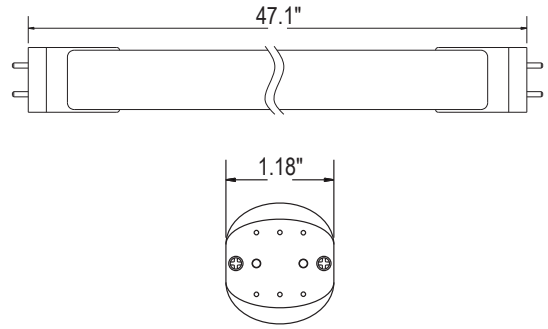

CONSTRUCTION

Housing	Aluminum
Cover Material / Lens	Polycarbonate
Diffuser	Frosted
Base	G13
Finish	White

PART NUMBER & QUALIFICATIONS

Ordering Part Number	IK-T804-0015-35A&B-SF (Frosted)
Qualified Part Number	IK-T804-0015-35A&B-SF
SKU Number	662187465210

Not all product variations listed on this page are DLC qualified. Visit <https://www.designlights.org/apl> to confirm qualification.

DIMENSIONS AND WEIGHT

Length (Inches)	47.1"
Diameter (Inches)	1.18"
Net Weight (lbs)	0.48

PACKAGING

Box Dimensions (Inches)	49.60" x 8.66" x 8.66"
Box Weight (lbs)	17.63
Quantity Per Box	25

SUPPORTING DOCUMENTS

DOCUMENTS	DOCUMENT LINK
Product Sheet	View / Download
IES Files	View / Download
LM79 Report	View / Download
LM80 Report	View / Download
Installation Instructions	View / Download

ORDERING INFORMATION

SKU NUMBER	DESCRIPTION	QUANTITY/BOX
662187465210	T8 TUBE TYPE A&B: 4FT / 17 W / 2176 LM / 3500 K / 100-277 V / WHITE	25

BASIC WIRING DIAGRAM:

ADDITIONAL INFORMATION:

- In direct wire application, shunted sockets use double ended wiring only and non-shunted sockets can use either single or double ended wiring. Please refer to the installation instructions for further details.
- IKIO Direct-Wire (UL Type A&B) Lamps are designed for use with LED-Ready fixtures (follow lamp wiring instructions). When using any alternate-brand fixture, please review the specific IKIO lamp installation guide wiring requirements first to make sure the fixture is compatible before lamp installation.