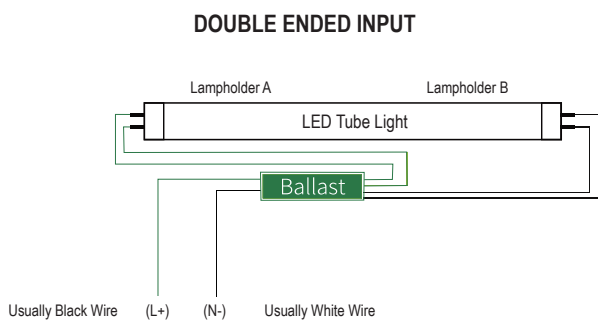

ORDERING INFORMATION

SKU NUMBER	DESCRIPTION	QUANTITY/BOX
662187465210	T8 TUBE TYPE A&B: 4FT / 17 W / 2176 LM / 3500 K / 100-277 V / WHITE	25

BASIC WIRING DIAGRAM:

ADDITIONAL INFORMATION:

- In direct wire application, shunted sockets use double ended wiring only and non-shunted sockets can use either single or double ended wiring. Please refer to the installation instructions for further details.
- IKIO Direct-Wire (UL Type A&B) Lamps are designed for use with LED-Ready fixtures (follow lamp wiring instructions). When using any alternate-brand fixture, please review the specific IKIO lamp installation guide wiring requirements first to make sure the fixture is compatible before lamp installation.