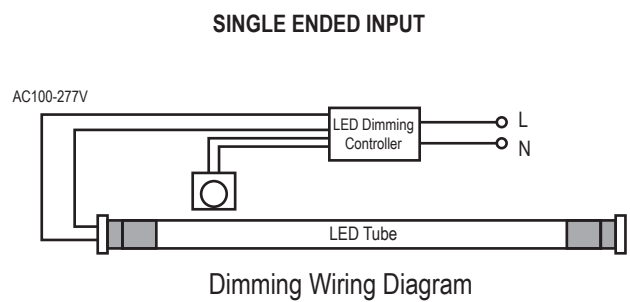

Not all product variations listed on this page are DLC qualified. Visit <https://www.designlights.org/apl> to confirm qualification.

DIMENSIONS AND WEIGHT

Length (Inches)	47.1"
Diameter (Inches)	1.18"
Net Weight (lbs)	0.48

ORDERING INFORMATION

SKU NUMBER	DESCRIPTION	QUANTITY/BOX
662187465210	T8 TUBE TYPE A&B: 4FT / 17 W / 2176 LM / 3500 K / 100-277 V / WHITE	25

BASIC WIRING DIAGRAM:

ADDITIONAL INFORMATION:

- In direct wire application, shunted sockets use double ended wiring only and non-shunted sockets can use either single or double ended wiring. Please refer to the installation instructions for further details.
- IKIO Direct-Wire (UL Type A&B) Lamps are designed for use with LED-Ready fixtures (follow lamp wiring instructions). When using any alternate-brand fixture, please review the specific IKIO lamp installation guide wiring requirements first to make sure the fixture is compatible before lamp installation.