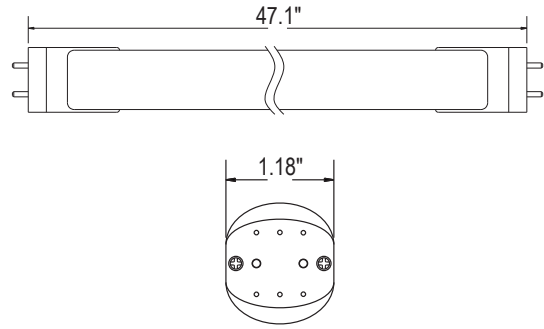

## PART NUMBER & QUALIFICATIONS

Ordering Part Number	IK-T804-0015-35A&B-SC (Clear)
Qualified Part Number	IK-T804-0015-35A&B-SC
SKU Number	662187465173

Not all product variations listed on this page are DLC qualified. Visit <https://www.designlights.org/apl> to confirm qualification.

**DIMENSIONS AND WEIGHT**

Length (Inches)	47.1"
Diameter (Inches)	1.18"
Net Weight (lbs)	0.48

**PACKAGING**

Box Dimensions (Inches)	49.60" x 8.66" x 8.66"
Box Weight (lbs)	17.63
Quantity Per Box	25

**SUPPORTING DOCUMENTS**