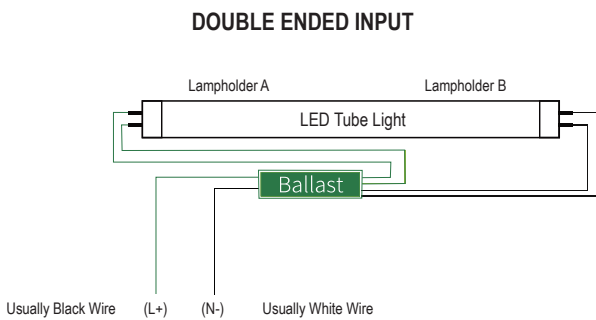

**ORDERING INFORMATION**

SKU NUMBER	DESCRIPTION	QUANTITY/BOX
662187465173	T8 TUBE TYPE A&B: 4FT / 17 W / 2550 LM / 3500 K / 100-277 V / WHITE	25

**BASIC WIRING DIAGRAM:**

**ADDITIONAL INFORMATION:**

- In direct wire application, shunted sockets use double ended wiring only and non-shunted sockets can use either single or double ended wiring. Please refer to the installation instructions for further details.
- IKIO Direct-Wire (UL Type A&B) Lamps are designed for use with LED-Ready fixtures (follow lamp wiring instructions). When using any alternate-brand fixture, please review the specific IKIO lamp installation guide wiring requirements first to make sure the fixture is compatible before lamp installation.