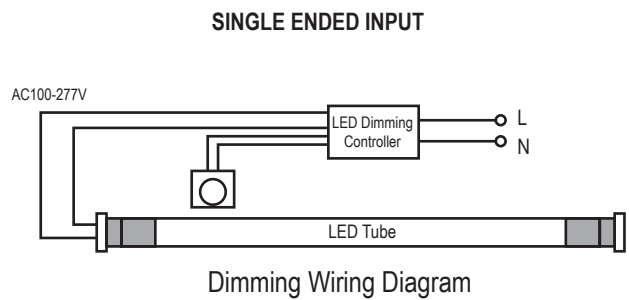

**ORDERING INFORMATION**

SKU NUMBER	DESCRIPTION	QUANTITY/BOX
662187465173	T8 TUBE TYPE A&B: 4FT / 17 W / 2550 LM / 3500 K / 100-277 V / WHITE	25

**BASIC WIRING DIAGRAM:**

**ADDITIONAL INFORMATION:**

- In direct wire application, shunted sockets use double ended wiring only and non-shunted sockets can use either single or double ended wiring. Please refer to the installation instructions for further details.
- IKIO Direct-Wire (UL Type A&B) Lamps are designed for use with LED-Ready fixtures (follow lamp wiring instructions). When using any alternate-brand fixture, please review the specific IKIO lamp installation guide wiring requirements first to make sure the fixture is compatible before lamp installation.