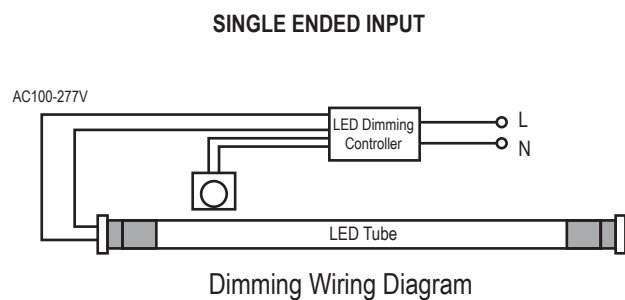

Not all product variations listed on this page are DLC qualified. Visit <https://www.designlights.org/apl> to confirm qualification.

DIMENSIONS AND WEIGHT

Length (Inches)	47.1"
Diameter (Inches)	1.18"
Net Weight (lbs)	0.48

ORDERING INFORMATION

SKU NUMBER	DESCRIPTION	QUANTITY/BOX
662187465203	T8 TUBE TYPE A&B: 4FT / 17 W / 2176 LM / 3000 K / 100-277 V / WHITE	25

BASIC WIRING DIAGRAM:

ADDITIONAL INFORMATION:

- In direct wire application, shunted sockets use double ended wiring only and non-shunted sockets can use either single or double ended wiring. Please refer to the installation instructions for further details.
- IKIO Direct-Wire (UL Type A&B) Lamps are designed for use with LED-Ready fixtures (follow lamp wiring instructions). When using any alternate-brand fixture, please review the specific IKIO lamp installation guide wiring requirements first to make sure the fixture is compatible before lamp installation.