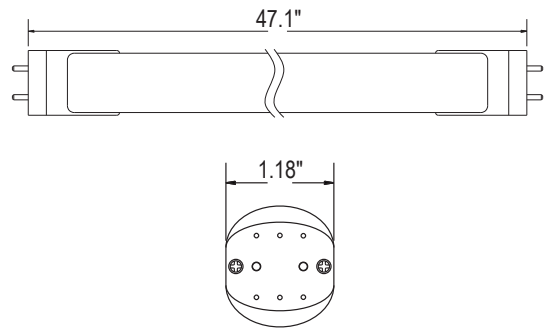

CONSTRUCTION

Housing	Aluminum
Cover Material / Lens	Polycarbonate
Diffuser	Frosted
Base	G13
Finish	White

PART NUMBER & QUALIFICATIONS

Ordering Part Number	IK-T804-0015-30A&B-SF (Frosted)
Qualified Part Number	IK-T804-0015-30A&B-SF
SKU Number	662187465203

Not all product variations listed on this page are DLC qualified. Visit <https://www.designlights.org/apl> to confirm qualification.

DIMENSIONS AND WEIGHT

Length (Inches)	47.1"
Diameter (Inches)	1.18"
Net Weight (lbs)	0.48

PACKAGING

Box Dimensions (Inches)	49.60" x 8.66" x 8.66"
Box Weight (lbs)	17.63
Quantity Per Box	25

SUPPORTING DOCUMENTS

DOCUMENTS	DOCUMENT LINK
Product Sheet	View / Download
IES Files	View / Download
LM79 Report	View / Download
LM80 Report	View / Download
Installation Instructions	View / Download

ORDERING INFORMATION

SKU NUMBER	DESCRIPTION	QUANTITY/BOX
662187465203	T8 TUBE TYPE A&B: 4FT / 17 W / 2176 LM / 3000 K / 100-277 V / WHITE	25

BASIC WIRING DIAGRAM:

ADDITIONAL INFORMATION:

- In direct wire application, shunted sockets use double ended wiring only and non-shunted sockets can use either single or double ended wiring. Please refer to the installation instructions for further details.
- IKIO Direct-Wire (UL Type A&B) Lamps are designed for use with LED-Ready fixtures (follow lamp wiring instructions). When using any alternate-brand fixture, please review the specific IKIO lamp installation guide wiring requirements first to make sure the fixture is compatible before lamp installation.