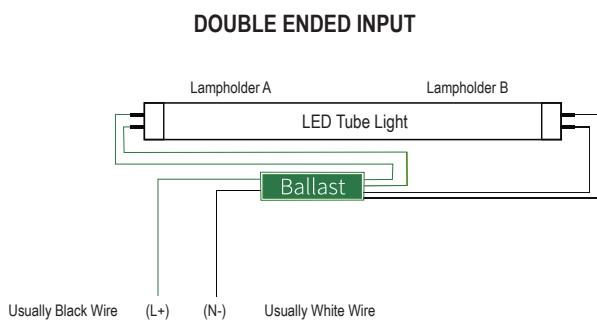

ORDERING INFORMATION

SKU NUMBER	DESCRIPTION	QUANTITY/BOX
662187465203	T8 TUBE TYPE A&B: 4FT / 17 W / 2176 LM / 3000 K / 100-277 V / WHITE	25

BASIC WIRING DIAGRAM:

ADDITIONAL INFORMATION:

- In direct wire application, shunted sockets use double ended wiring only and non-shunted sockets can use either single or double ended wiring. Please refer to the installation instructions for further details.
- IKIO Direct-Wire (UL Type A&B) Lamps are designed for use with LED-Ready fixtures (follow lamp wiring instructions). When using any alternate-brand fixture, please review the specific IKIO lamp installation guide wiring requirements first to make sure the fixture is compatible before lamp installation.