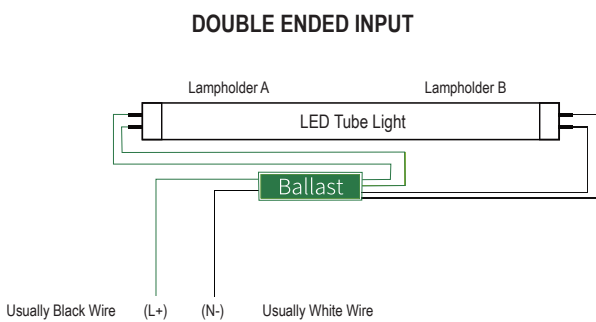

ORDERING INFORMATION

SKU NUMBER	DESCRIPTION	QUANTITY/BOX
662187465166	T8 TUBE TYPE A&B: 4FT / 17 W / 2550 LM / 3000 K / 100-277 V / WHITE	25

BASIC WIRING DIAGRAM:

ADDITIONAL INFORMATION:

- In direct wire application, shunted sockets use double ended wiring only and non-shunted sockets can use either single or double ended wiring. Please refer to the installation instructions for further details.
- IKIO Direct-Wire (UL Type A&B) Lamps are designed for use with LED-Ready fixtures (follow lamp wiring instructions). When using any alternate-brand fixture, please review the specific IKIO lamp installation guide wiring requirements first to make sure the fixture is compatible before lamp installation.