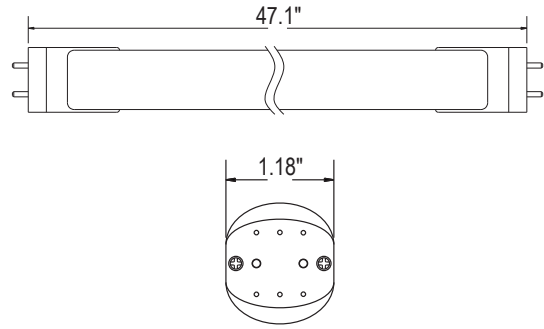

CONSTRUCTION

Housing	Aluminum
Cover Material / Lens	Polycarbonate
Diffuser	Clear
Base	G13
Finish	White

PART NUMBER & QUALIFICATIONS

Ordering Part Number	IK-T804-0015-30A&B-SC (Clear)
Qualified Part Number	IK-T804-0015-30A&B-SC
SKU Number	662187465166

Not all product variations listed on this page are DLC qualified. Visit <https://www.designlights.org/apl> to confirm qualification.

DIMENSIONS AND WEIGHT

Length (Inches)	47.1"
Diameter (Inches)	1.18"
Net Weight (lbs)	0.48

PACKAGING

Box Dimensions (Inches)	49.60" x 8.66" x 8.66"
Box Weight (lbs)	17.63
Quantity Per Box	25

SUPPORTING DOCUMENTS

DOCUMENTS	DOCUMENT LINK
Product Sheet	View / Download
IES Files	View / Download
LM79 Report	View / Download
LM80 Report	View / Download
Installation Instructions	View / Download

ORDERING INFORMATION

SKU NUMBER	DESCRIPTION	QUANTITY/BOX
662187465166	T8 TUBE TYPE A&B: 4FT / 17 W / 2550 LM / 3000 K / 100-277 V / WHITE	25

BASIC WIRING DIAGRAM:

ADDITIONAL INFORMATION:

- In direct wire application, shunted sockets use double ended wiring only and non-shunted sockets can use either single or double ended wiring. Please refer to the installation instructions for further details.
- IKIO Direct-Wire (UL Type A&B) Lamps are designed for use with LED-Ready fixtures (follow lamp wiring instructions). When using any alternate-brand fixture, please review the specific IKIO lamp installation guide wiring requirements first to make sure the fixture is compatible before lamp installation.