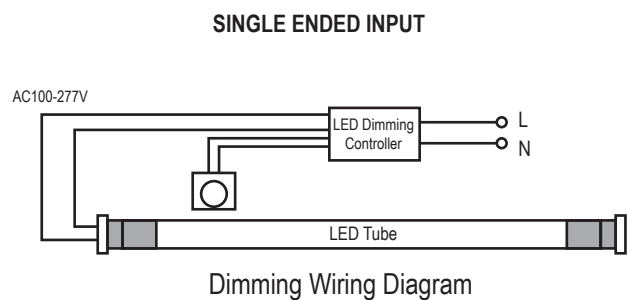

Not all product variations listed on this page are DLC qualified. Visit <https://www.designlights.org/apl> to confirm qualification.

DIMENSIONS AND WEIGHT

Length (Inches)	47.1"
Diameter (Inches)	1.18"
Net Weight (lbs)	0.48

ORDERING INFORMATION

SKU NUMBER	DESCRIPTION	QUANTITY/BOX
662187465166	T8 TUBE TYPE A&B: 4FT / 17 W / 2550 LM / 3000 K / 100-277 V / WHITE	25

BASIC WIRING DIAGRAM:

ADDITIONAL INFORMATION:

- In direct wire application, shunted sockets use double ended wiring only and non-shunted sockets can use either single or double ended wiring. Please refer to the installation instructions for further details.
- IKIO Direct-Wire (UL Type A&B) Lamps are designed for use with LED-Ready fixtures (follow lamp wiring instructions). When using any alternate-brand fixture, please review the specific IKIO lamp installation guide wiring requirements first to make sure the fixture is compatible before lamp installation.