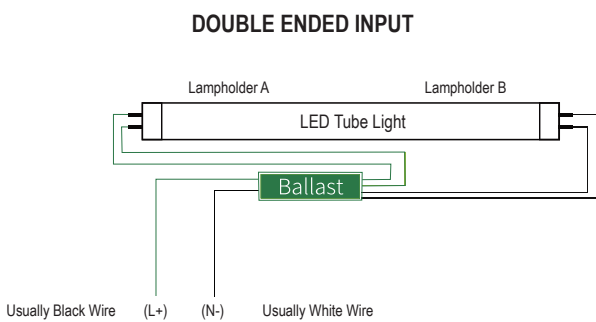

**ORDERING INFORMATION**

SKU NUMBER	DESCRIPTION	QUANTITY/BOX
662187547763	T8 TUBE TYPE A&B: 4FT / 14 W / 1806 LM / 5000 K / 100-277 V / WHITE	25

**BASIC WIRING DIAGRAM:**

**ADDITIONAL INFORMATION:**

- In direct wire application, shunted sockets use double ended wiring only and non-shunted sockets can use either single or double ended wiring. Please refer to the installation instructions for further details.
- IKIO Direct-Wire (UL Type A&B) Lamps are designed for use with LED-Ready fixtures (follow lamp wiring instructions). When using any alternate-brand fixture, please review the specific IKIO lamp installation guide wiring requirements first to make sure the fixture is compatible before lamp installation.