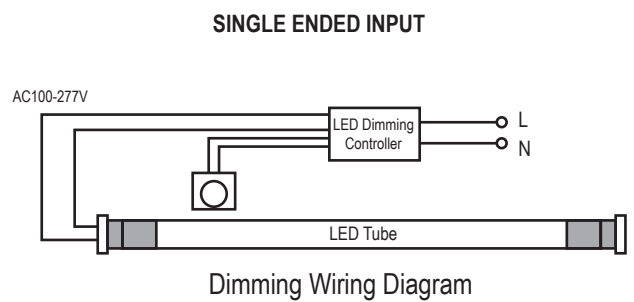

**ORDERING INFORMATION**

SKU NUMBER	DESCRIPTION	QUANTITY/BOX
662187547763	T8 TUBE TYPE A&B: 4FT / 14 W / 1806 LM / 5000 K / 100-277 V / WHITE	25

**BASIC WIRING DIAGRAM:**

**ADDITIONAL INFORMATION:**

- In direct wire application, shunted sockets use double ended wiring only and non-shunted sockets can use either single or double ended wiring. Please refer to the installation instructions for further details.
- IKIO Direct-Wire (UL Type A&B) Lamps are designed for use with LED-Ready fixtures (follow lamp wiring instructions). When using any alternate-brand fixture, please review the specific IKIO lamp installation guide wiring requirements first to make sure the fixture is compatible before lamp installation.