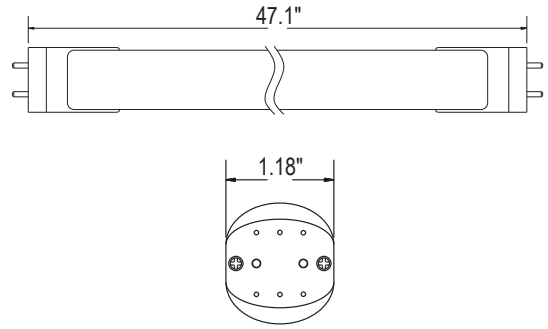

### PART NUMBER & QUALIFICATIONS

Ordering Part Number	IK-T804-0012-50A&B-SF (Frosted)
Qualified Part Number	IK-T804-0012-50A&B-SF
SKU Number	662187547763

Not all product variations listed on this page are DLC qualified. Visit <https://www.designlights.org/apl> to confirm qualification.

**DIMENSIONS AND WEIGHT**

Length (Inches)	47.1"
Diameter (Inches)	1.18"
Net Weight (lbs)	0.48

**PACKAGING**

Box Dimensions (Inches)	49.60" x 8.66" x 8.66"
Box Weight (lbs)	17.63
Quantity Per Box	25

**SUPPORTING DOCUMENTS**