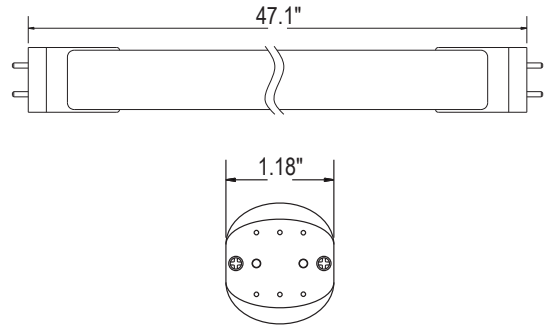

CONSTRUCTION

Housing	Aluminum
Cover Material / Lens	Polycarbonate
Diffuser	Clear
Base / Power Supply	G13
Finish	White

PART NUMBER & QUALIFICATIONS

Ordering Part Number	IK-T804-0012-50A&B-SC (Clear)
Qualified Part Number	IK-T804-0012-50A&B-SC
SKU Number	662187553740

Not all product variations listed on this page are DLC qualified. Visit <https://www.designlights.org/apl> to confirm qualification.

DIMENSIONS AND WEIGHT

Length (Inches)	47.1"
Diameter (Inches)	1.18"
Net Weight (lbs)	0.48

PACKAGING

Box Dimensions (Inches)	49.60" x 8.66" x 8.66"
Box Weight (lbs)	17.63
Quantity Per Box	25

SUPPORTING DOCUMENTS

DOCUMENTS	DOCUMENT LINK
Product Sheet	View / Download
IES Files	View / Download
LM79 Report	View / Download
LM80 Report	View / Download
Installation Instructions	View / Download

ORDERING INFORMATION

SKU NUMBER	DESCRIPTION	QUANTITY/BOX
662187553740	T8 TUBE TYPE A&B: 4FT / 14 W / 2100 LM / 5000 K / 100-277 V / WHITE	25

BASIC WIRING DIAGRAM:

ADDITIONAL INFORMATION:

- In direct wire application, shunted sockets use double ended wiring only and non-shunted sockets can use either single or double ended wiring. Please refer to the installation instructions for further details.
- IKIO Direct-Wire (UL Type A&B) Lamps are designed for use with LED-Ready fixtures (follow lamp wiring instructions). When using any alternate-brand fixture, please review the specific IKIO lamp installation guide wiring requirements first to make sure the fixture is compatible before lamp installation.