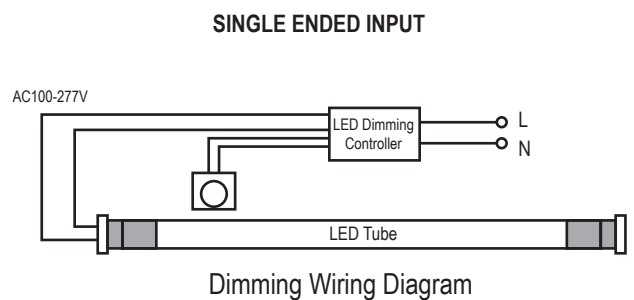

Not all product variations listed on this page are DLC qualified. Visit <https://www.designlights.org/apl> to confirm qualification.

DIMENSIONS AND WEIGHT

Length (Inches)	47.1"
Diameter (Inches)	1.18"
Net Weight (lbs)	0.48

ORDERING INFORMATION

SKU NUMBER	DESCRIPTION	QUANTITY/BOX
662187553740	T8 TUBE TYPE A&B: 4FT / 14 W / 2100 LM / 5000 K / 100-277 V / WHITE	25

BASIC WIRING DIAGRAM:

ADDITIONAL INFORMATION:

- In direct wire application, shunted sockets use double ended wiring only and non-shunted sockets can use either single or double ended wiring. Please refer to the installation instructions for further details.
- IKIO Direct-Wire (UL Type A&B) Lamps are designed for use with LED-Ready fixtures (follow lamp wiring instructions). When using any alternate-brand fixture, please review the specific IKIO lamp installation guide wiring requirements first to make sure the fixture is compatible before lamp installation.