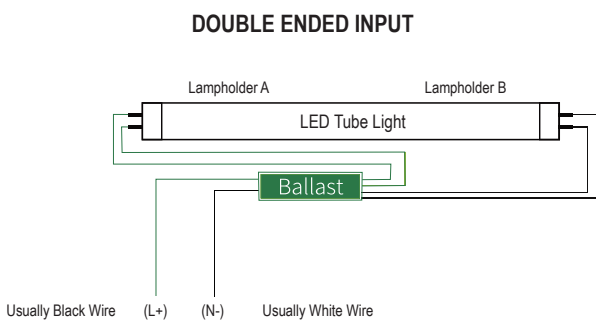

ORDERING INFORMATION

SKU NUMBER	DESCRIPTION	QUANTITY/BOX
662187553740	T8 TUBE TYPE A&B: 4FT / 14 W / 2100 LM / 5000 K / 100-277 V / WHITE	25

BASIC WIRING DIAGRAM:

ADDITIONAL INFORMATION:

- In direct wire application, shunted sockets use double ended wiring only and non-shunted sockets can use either single or double ended wiring. Please refer to the installation instructions for further details.
- IKIO Direct-Wire (UL Type A&B) Lamps are designed for use with LED-Ready fixtures (follow lamp wiring instructions). When using any alternate-brand fixture, please review the specific IKIO lamp installation guide wiring requirements first to make sure the fixture is compatible before lamp installation.