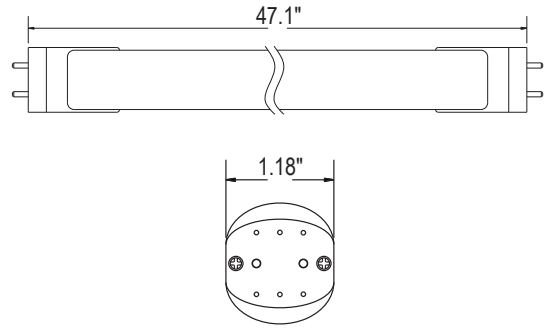

## DIMENSIONS AND WEIGHT

Length (Inches)	47.1"
Diameter (Inches)	1.18"
Net Weight (lbs)	0.48