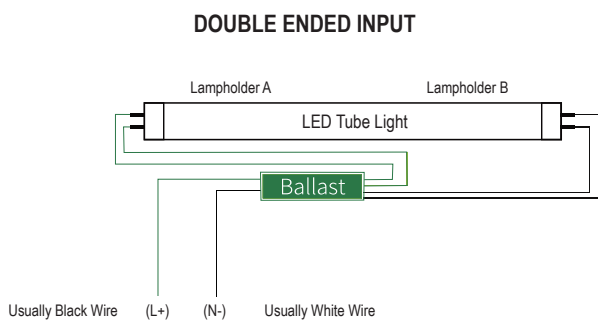

**ORDERING INFORMATION**

SKU NUMBER	DESCRIPTION	QUANTITY/BOX
662187533254	T8 TUBE TYPE A&B: 4FT / 14 W / 1806 LM / 4000 K / 100-277 V / WHITE	25

**BASIC WIRING DIAGRAM:**

**ADDITIONAL INFORMATION:**

- In direct wire application, shunted sockets use double ended wiring only and non-shunted sockets can use either single or double ended wiring. Please refer to the installation instructions for further details.
- IKIO Direct-Wire (UL Type A&B) Lamps are designed for use with LED-Ready fixtures (follow lamp wiring instructions). When using any alternate-brand fixture, please review the specific IKIO lamp installation guide wiring requirements first to make sure the fixture is compatible before lamp installation.