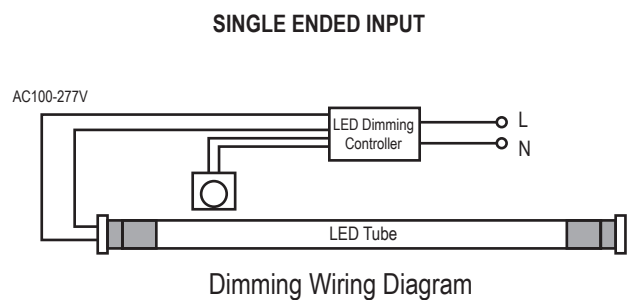

**ORDERING INFORMATION**

SKU NUMBER	DESCRIPTION	QUANTITY/BOX
662187533254	T8 TUBE TYPE A&B: 4FT / 14 W / 1806 LM / 4000 K / 100-277 V / WHITE	25

**BASIC WIRING DIAGRAM:**

**ADDITIONAL INFORMATION:**

- In direct wire application, shunted sockets use double ended wiring only and non-shunted sockets can use either single or double ended wiring. Please refer to the installation instructions for further details.
- IKIO Direct-Wire (UL Type A&B) Lamps are designed for use with LED-Ready fixtures (follow lamp wiring instructions). When using any alternate-brand fixture, please review the specific IKIO lamp installation guide wiring requirements first to make sure the fixture is compatible before lamp installation.