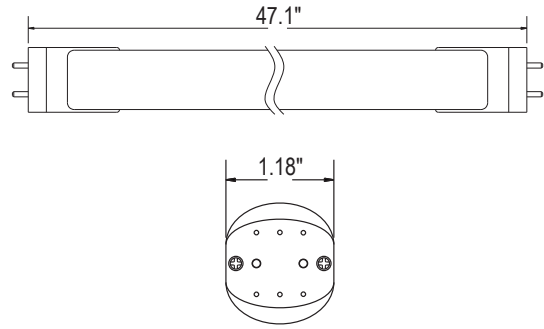

**DIMENSIONS AND WEIGHT**

Length (Inches)	47.1"
Diameter (Inches)	1.18"
Net Weight (lbs)	0.48

**PACKAGING**

Box Dimensions (Inches)	49.60" x 8.66" x 8.66"
Box Weight (lbs)	17.63
Quantity Per Box	25

**SUPPORTING DOCUMENTS**