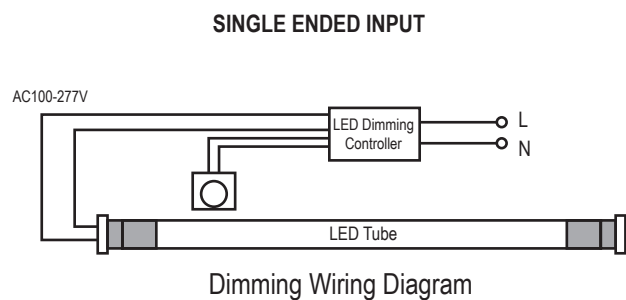

BASIC WIRING DIAGRAM:

ADDITIONAL INFORMATION:

- In direct wire application, shunted sockets use double ended wiring only and non-shunted sockets can use either single or double ended wiring. Please refer to the installation instructions for further details.
- IKIO Direct-Wire (UL Type A&B) Lamps are designed for use with LED-Ready fixtures (follow lamp wiring instructions). When using any alternate-brand fixture, please review the specific IKIO lamp installation guide wiring requirements first to make sure the fixture is compatible before lamp installation.