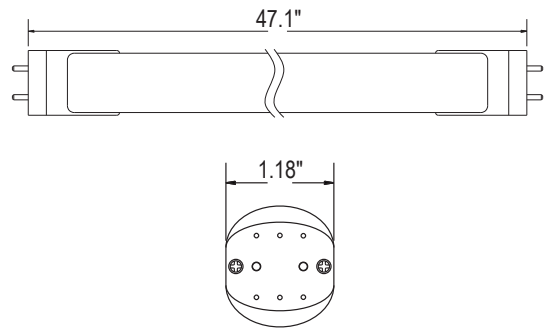

## DIMENSIONS AND WEIGHT

Length (Inches)	47.1"
Diameter (Inches)	1.18"
Net Weight (lbs)	0.48