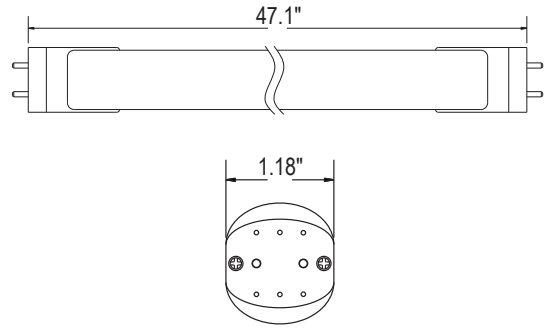

Not all product variations listed on this page are DLC qualified. Visit <https://www.designlights.org/apl> to confirm qualification.

DIMENSIONS AND WEIGHT

Length (Inches)	47.1"
Diameter (Inches)	1.18"
Net Weight (lbs)	0.48

PACKAGING

Box Dimensions (Inches)	49.60" x 8.66" x 8.66"
Box Weight (lbs)	17.63
Quantity Per Box	25

SUPPORTING DOCUMENTS

DOCUMENTS	DOCUMENT LINK
Product Sheet	View / Download
IES Files	View / Download
LM79 Report	View / Download
LM80 Report	View / Download
Installation Instructions	View / Download

ORDERING INFORMATION

SKU NUMBER	DESCRIPTION	QUANTITY/BOX
662187475509	T8 TUBE TYPE A&B: 4FT / 14 W / 1806 LM / 3500 K / 100-277 V / WHITE	25

BASIC WIRING DIAGRAM:

ADDITIONAL INFORMATION:

- In direct wire application, shunted sockets use double ended wiring only and non-shunted sockets can use either single or double ended wiring. Please refer to the installation instructions for further details.
- IKIO Direct-Wire (UL Type A&B) Lamps are designed for use with LED-Ready fixtures (follow lamp wiring instructions). When using any alternate-brand fixture, please review the specific IKIO lamp installation guide wiring requirements first to make sure the fixture is compatible before lamp installation.