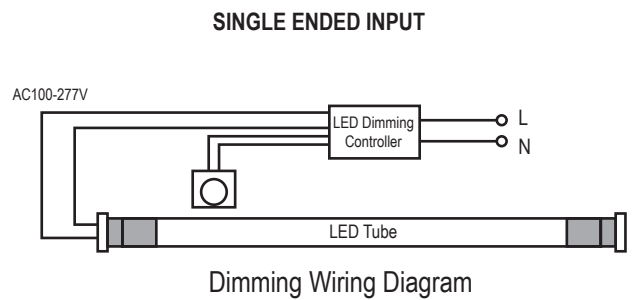

Not all product variations listed on this page are DLC qualified. Visit <https://www.designlights.org/apl> to confirm qualification.

DIMENSIONS AND WEIGHT

Length (Inches)	47.1"
Diameter (Inches)	1.18"
Net Weight (lbs)	0.48

ORDERING INFORMATION

SKU NUMBER	DESCRIPTION	QUANTITY/BOX
662187475509	T8 TUBE TYPE A&B: 4FT / 14 W / 1806 LM / 3500 K / 100-277 V / WHITE	25

BASIC WIRING DIAGRAM:

ADDITIONAL INFORMATION:

- In direct wire application, shunted sockets use double ended wiring only and non-shunted sockets can use either single or double ended wiring. Please refer to the installation instructions for further details.
- IKIO Direct-Wire (UL Type A&B) Lamps are designed for use with LED-Ready fixtures (follow lamp wiring instructions). When using any alternate-brand fixture, please review the specific IKIO lamp installation guide wiring requirements first to make sure the fixture is compatible before lamp installation.