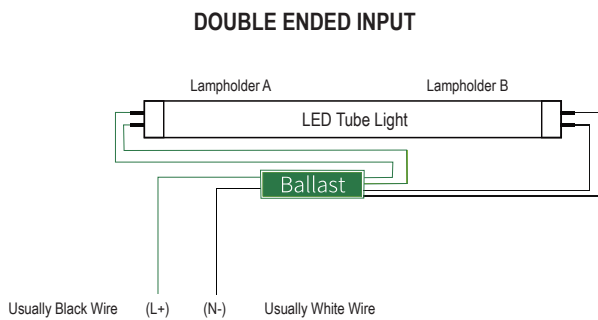

ORDERING INFORMATION

SKU NUMBER	DESCRIPTION	QUANTITY/BOX
662187475509	T8 TUBE TYPE A&B: 4FT / 14 W / 1806 LM / 3500 K / 100-277 V / WHITE	25

BASIC WIRING DIAGRAM:

ADDITIONAL INFORMATION:

- In direct wire application, shunted sockets use double ended wiring only and non-shunted sockets can use either single or double ended wiring. Please refer to the installation instructions for further details.
- IKIO Direct-Wire (UL Type A&B) Lamps are designed for use with LED-Ready fixtures (follow lamp wiring instructions). When using any alternate-brand fixture, please review the specific IKIO lamp installation guide wiring requirements first to make sure the fixture is compatible before lamp installation.