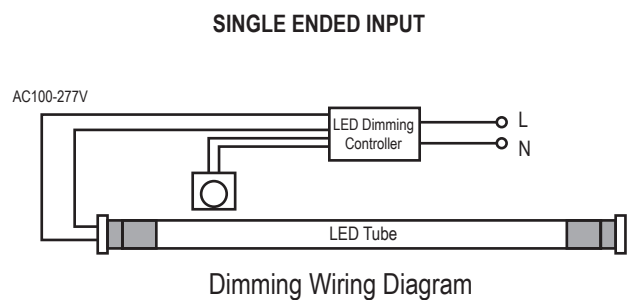

Not all product variations listed on this page are DLC qualified. Visit <https://www.designlights.org/apl> to confirm qualification.

DIMENSIONS AND WEIGHT

Length (Inches)	47.1"
Diameter (Inches)	1.18"
Net Weight (lbs)	0.48

ORDERING INFORMATION

SKU NUMBER	DESCRIPTION	QUANTITY/BOX
662187548388	T8 TUBE TYPE A&B: 4FT / 14 W / 2100 LM / 3500 K / 100-277 V / WHITE	25

BASIC WIRING DIAGRAM:

ADDITIONAL INFORMATION:

- In direct wire application, shunted sockets use double ended wiring only and non-shunted sockets can use either single or double ended wiring. Please refer to the installation instructions for further details.
- IKIO Direct-Wire (UL Type A&B) Lamps are designed for use with LED-Ready fixtures (follow lamp wiring instructions). When using any alternate-brand fixture, please review the specific IKIO lamp installation guide wiring requirements first to make sure the fixture is compatible before lamp installation.