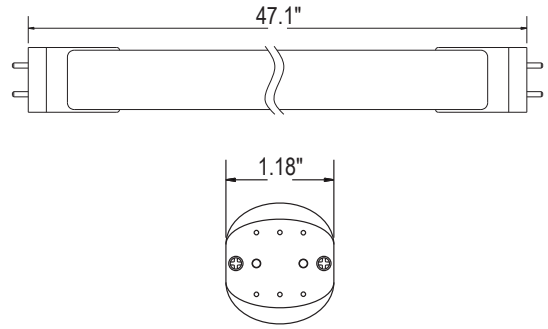

CONSTRUCTION

Housing	Aluminum
Cover Material / Lens	Polycarbonate
Diffuser	Clear
Base	G13
Finish	White

PART NUMBER & QUALIFICATIONS

Ordering Part Number	IK-T804-0012-35A&B-SC (Clear)
Qualified Part Number	IK-T804-0012-35A&B-SC
SKU Number	662187548388

Not all product variations listed on this page are DLC qualified. Visit <https://www.designlights.org/apl> to confirm qualification.

DIMENSIONS AND WEIGHT

Length (Inches)	47.1"
Diameter (Inches)	1.18"
Net Weight (lbs)	0.48

PACKAGING

Box Dimensions (Inches)	49.60" x 8.66" x 8.66"
Box Weight (lbs)	17.63
Quantity Per Box	25

SUPPORTING DOCUMENTS

DOCUMENTS	DOCUMENT LINK
Product Sheet	View / Download
IES Files	View / Download
LM79 Report	View / Download
LM80 Report	View / Download
Installation Instructions	View / Download

ORDERING INFORMATION

SKU NUMBER	DESCRIPTION	QUANTITY/BOX
662187548388	T8 TUBE TYPE A&B: 4FT / 14 W / 2100 LM / 3500 K / 100-277 V / WHITE	25

BASIC WIRING DIAGRAM:

ADDITIONAL INFORMATION:

- In direct wire application, shunted sockets use double ended wiring only and non-shunted sockets can use either single or double ended wiring. Please refer to the installation instructions for further details.
- IKIO Direct-Wire (UL Type A&B) Lamps are designed for use with LED-Ready fixtures (follow lamp wiring instructions). When using any alternate-brand fixture, please review the specific IKIO lamp installation guide wiring requirements first to make sure the fixture is compatible before lamp installation.