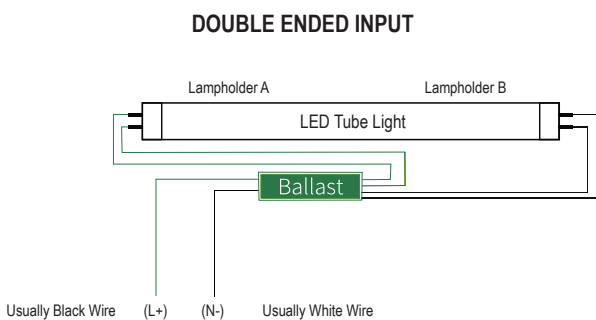

ORDERING INFORMATION

SKU NUMBER	DESCRIPTION	QUANTITY/BOX
662187548388	T8 TUBE TYPE A&B: 4FT / 14 W / 2100 LM / 3500 K / 100-277 V / WHITE	25

BASIC WIRING DIAGRAM:

ADDITIONAL INFORMATION:

- In direct wire application, shunted sockets use double ended wiring only and non-shunted sockets can use either single or double ended wiring. Please refer to the installation instructions for further details.
- IKIO Direct-Wire (UL Type A&B) Lamps are designed for use with LED-Ready fixtures (follow lamp wiring instructions). When using any alternate-brand fixture, please review the specific IKIO lamp installation guide wiring requirements first to make sure the fixture is compatible before lamp installation.