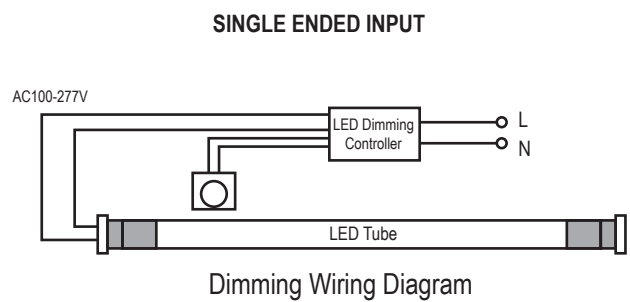

Not all product variations listed on this page are DLC qualified. Visit <https://www.designlights.org/apl> to confirm qualification.

DIMENSIONS AND WEIGHT

Length (Inches)	47.1"
Diameter (Inches)	1.18"
Net Weight (lbs)	0.48

ORDERING INFORMATION

SKU NUMBER	DESCRIPTION	QUANTITY/BOX
662187533247	T8 TUBE TYPE A&B: 4FT / 14 W / 1806 LM / 3000 K / 100-277 V / WHITE	25

BASIC WIRING DIAGRAM:

ADDITIONAL INFORMATION:

- In direct wire application, shunted sockets use double ended wiring only and non-shunted sockets can use either single or double ended wiring. Please refer to the installation instructions for further details.
- IKIO Direct-Wire (UL Type A&B) Lamps are designed for use with LED-Ready fixtures (follow lamp wiring instructions). When using any alternate-brand fixture, please review the specific IKIO lamp installation guide wiring requirements first to make sure the fixture is compatible before lamp installation.