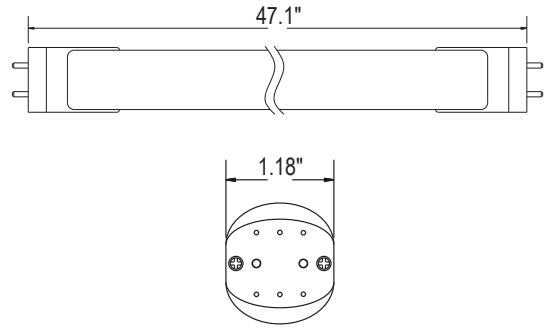

CONSTRUCTION

Housing	Aluminum
Cover Material / Lens	Polycarbonate
Diffuser	Frosted
Base	G13
Finish	White

PART NUMBER & QUALIFICATIONS

Ordering Part Number	IK-T804-0012-30A&B-SF (Frosted)
Qualified Part Number	IK-T804-0012-30A&B-SF
SKU Number	662187533247

Not all product variations listed on this page are DLC qualified. Visit <https://www.designlights.org/apl> to confirm qualification.

DIMENSIONS AND WEIGHT

Length (Inches)	47.1"
Diameter (Inches)	1.18"
Net Weight (lbs)	0.48

PACKAGING

Box Dimensions (Inches)	49.60" x 8.66" x 8.66"
Box Weight (lbs)	17.63
Quantity Per Box	25

SUPPORTING DOCUMENTS

DOCUMENTS	DOCUMENT LINK
Product Sheet	View / Download
IES Files	View / Download
LM79 Report	View / Download
LM80 Report	View / Download
Installation Instructions	View / Download

ORDERING INFORMATION

SKU NUMBER	DESCRIPTION	QUANTITY/BOX
662187533247	T8 TUBE TYPE A&B: 4FT / 14 W / 1806 LM / 3000 K / 100-277 V / WHITE	25

BASIC WIRING DIAGRAM:

ADDITIONAL INFORMATION:

- In direct wire application, shunted sockets use double ended wiring only and non-shunted sockets can use either single or double ended wiring. Please refer to the installation instructions for further details.
- IKIO Direct-Wire (UL Type A&B) Lamps are designed for use with LED-Ready fixtures (follow lamp wiring instructions). When using any alternate-brand fixture, please review the specific IKIO lamp installation guide wiring requirements first to make sure the fixture is compatible before lamp installation.