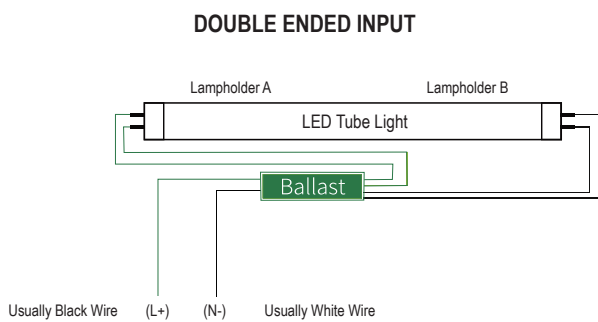

ORDERING INFORMATION

SKU NUMBER	DESCRIPTION	QUANTITY/BOX
662187533247	T8 TUBE TYPE A&B: 4FT / 14 W / 1806 LM / 3000 K / 100-277 V / WHITE	25

BASIC WIRING DIAGRAM:

ADDITIONAL INFORMATION:

- In direct wire application, shunted sockets use double ended wiring only and non-shunted sockets can use either single or double ended wiring. Please refer to the installation instructions for further details.
- IKIO Direct-Wire (UL Type A&B) Lamps are designed for use with LED-Ready fixtures (follow lamp wiring instructions). When using any alternate-brand fixture, please review the specific IKIO lamp installation guide wiring requirements first to make sure the fixture is compatible before lamp installation.