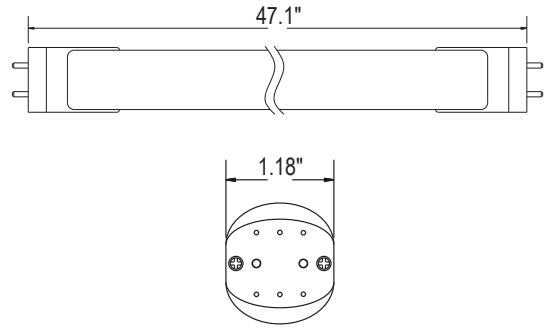

CONSTRUCTION

Housing	Aluminum
Cover Material / Lens	Polycarbonate
Diffuser	Clear
Base	G13
Finish	White

PART NUMBER & QUALIFICATIONS

Ordering Part Number	IK-T804-0012-30A&B-SC (Clear)
Qualified Part Number	IK-T804-0012-30A&B-SC
SKU Number	662187533261

Not all product variations listed on this page are DLC qualified. Visit <https://www.designlights.org/apl> to confirm qualification.

DIMENSIONS AND WEIGHT

Length (Inches)	47.1"
Diameter (Inches)	1.18"
Net Weight (lbs)	0.48

PACKAGING

Box Dimensions (Inches)	49.60" x 8.66" x 8.66"
Box Weight (lbs)	17.63
Quantity Per Box	25

SUPPORTING DOCUMENTS

DOCUMENTS	DOCUMENT LINK
Product Sheet	View / Download
IES Files	View / Download
LM79 Report	View / Download
LM80 Report	View / Download
Installation Instructions	View / Download

ORDERING INFORMATION

SKU NUMBER	DESCRIPTION	QUANTITY/BOX
662187533261	T8 TUBE TYPE A&B: 4FT / 14 W / 2100 LM / 3000 K / 100-277 V / WHITE	25

BASIC WIRING DIAGRAM:

ADDITIONAL INFORMATION:

- In direct wire application, shunted sockets use double ended wiring only and non-shunted sockets can use either single or double ended wiring. Please refer to the installation instructions for further details.
- IKIO Direct-Wire (UL Type A&B) Lamps are designed for use with LED-Ready fixtures (follow lamp wiring instructions). When using any alternate-brand fixture, please review the specific IKIO lamp installation guide wiring requirements first to make sure the fixture is compatible before lamp installation.