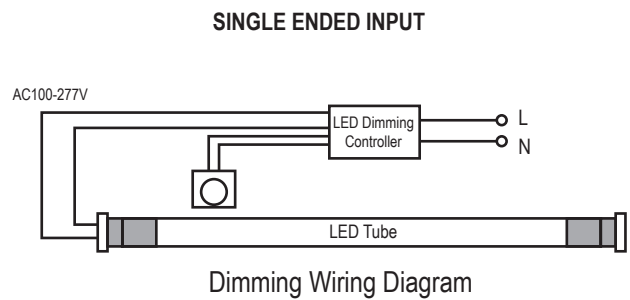

Not all product variations listed on this page are DLC qualified. Visit <https://www.designlights.org/apl> to confirm qualification.

DIMENSIONS AND WEIGHT

Length (Inches)	47.1"
Diameter (Inches)	1.18"
Net Weight (lbs)	0.48

ORDERING INFORMATION

SKU NUMBER	DESCRIPTION	QUANTITY/BOX
662187533261	T8 TUBE TYPE A&B: 4FT / 14 W / 2100 LM / 3000 K / 100-277 V / WHITE	25

BASIC WIRING DIAGRAM:

ADDITIONAL INFORMATION:

- In direct wire application, shunted sockets use double ended wiring only and non-shunted sockets can use either single or double ended wiring. Please refer to the installation instructions for further details.
- IKIO Direct-Wire (UL Type A&B) Lamps are designed for use with LED-Ready fixtures (follow lamp wiring instructions). When using any alternate-brand fixture, please review the specific IKIO lamp installation guide wiring requirements first to make sure the fixture is compatible before lamp installation.