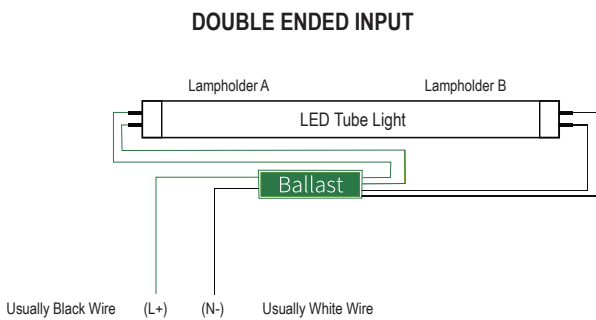

ORDERING INFORMATION

SKU NUMBER	DESCRIPTION	QUANTITY/BOX
662187533261	T8 TUBE TYPE A&B: 4FT / 14 W / 2100 LM / 3000 K / 100-277 V / WHITE	25

BASIC WIRING DIAGRAM:

ADDITIONAL INFORMATION:

- In direct wire application, shunted sockets use double ended wiring only and non-shunted sockets can use either single or double ended wiring. Please refer to the installation instructions for further details.
- IKIO Direct-Wire (UL Type A&B) Lamps are designed for use with LED-Ready fixtures (follow lamp wiring instructions). When using any alternate-brand fixture, please review the specific IKIO lamp installation guide wiring requirements first to make sure the fixture is compatible before lamp installation.