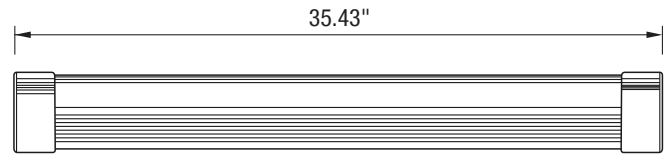

## DIMENSIONS AND WEIGHT

Length	35.43"
Height	2.44"
Width	3.54"
Net Weight (lbs)	--