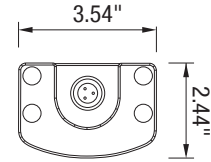

PACKAGING

Box Dimensions (Inches)	41.9" x 10.23" x 8.66"
Box Weight (lbs)	--
Quantity Per Box	6