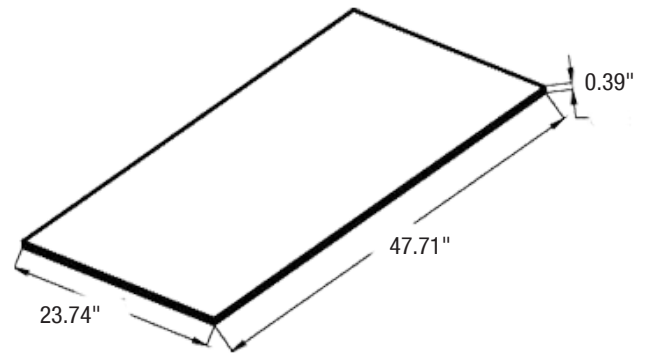

## DIMENSIONS AND WEIGHT

Lenght	47.71"
Height	0.39"
Width	23.74"
Net Weight (lbs)	--
Chain Length	--
Wire Length	--