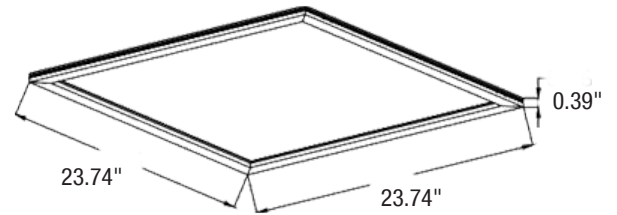

## DIMENSIONS AND WEIGHT

Lenght	23.74"
Height	0.39"
Width	23.74"
Net Weight (lbs)	--
Chain Length	--
Wire Length	--