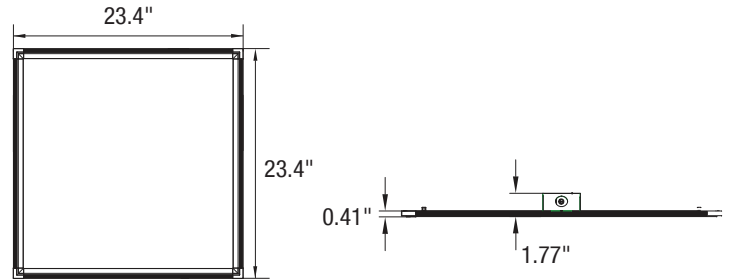

DIMENSIONS AND WEIGHT

Length	23.4"
Height	0.41"
Height With Driver	1.77"
Width	23.4"
Net Weight (lbs)	--

PACKAGING

Box Dimensions (Inches)	--
Box Weight (lbs)	--
Quantity Per Box	2

SUPPORTING DOCUMENTS

Product Sheet	View / Download
Installation Instructions	View / Download
IES Files	On Request
LM79 Files	On Request
LM80 Files	On Request