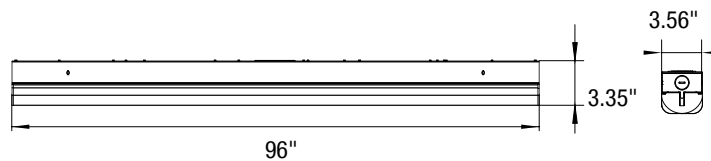

DIMENSIONS AND WEIGHT

Length	96"
Height	3.35"
Width	3.56"
Net Weight (lbs)	--
Chain Length	--
Wire Length	--

PACKAGING

Box Dimensions (Inches)	--
Box Weight (lbs)	--
Quantity Per Box	2

SUPPORTING DOCUMENTS