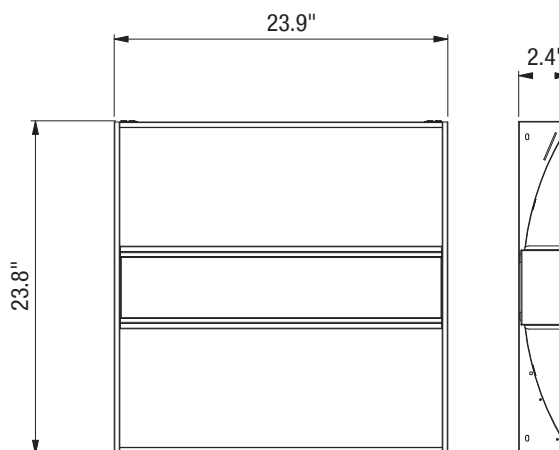

DIMENSIONS AND WEIGHT

Length	23.9"
Height	2.4"
Width	23.8"
Net Weight (lbs)	8.16

PACKAGING

Box Dimensions (Inches)	25" x 25" x 2.92"
Box Weight (lbs)	1.99
Quantity Per Box	1

SUPPORTING DOCUMENTS

Product Sheet	View / Download
Installation Instructions	On Request
IES Files	On Request
LM79 Files	On Request
LM80 Files	On Request