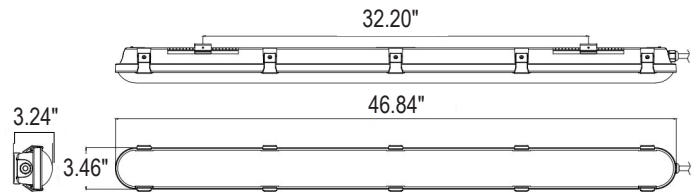

Ordering Part Number	IK-TPS1-40/30/20W4FTBTB1A2-GRD30/40/50
Qualified Part Number	DLC (In-Process)
SKU Number	662187487786

DIMENSIONS AND WEIGHT

Length (Inches)	46.84"
Width (Inches)	3.46"
Height (Inches)	3.24"
Net Weight (lbs)	4.18

PACKAGING

Box Dimensions (Inches)	50.79" x 8.86" x 7.09"
Box Weight (lbs)	23.1
Quantity Per Box	4

SUPPORTING DOCUMENTS

DOCUMENTS	DOCUMENT LINK
Product Sheet	View / Download
IES Files	View / Download
LM79 Report	View / Download
LM80 Report	View / Download
Installation Instructions	View / Download